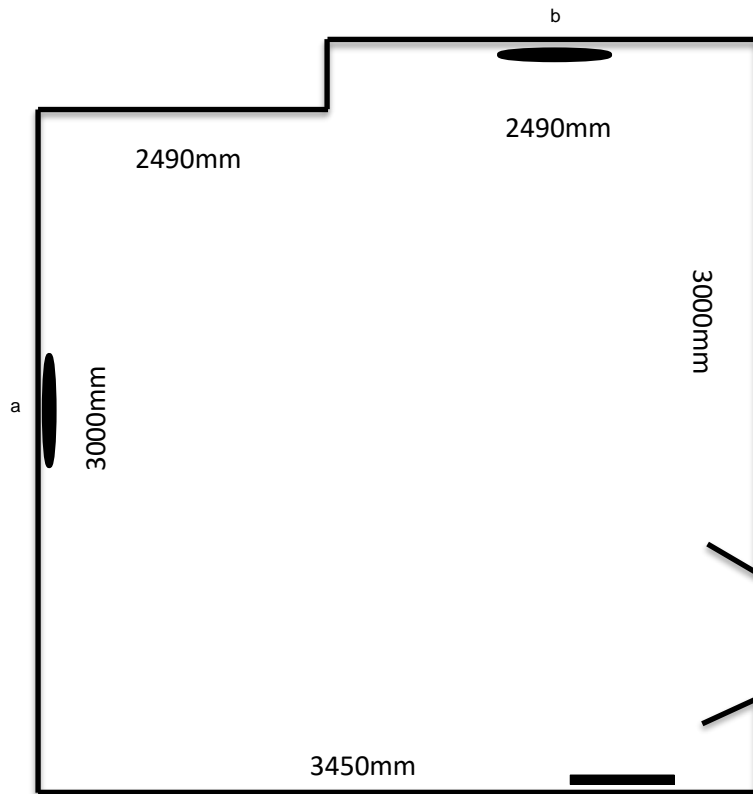

ATTACHMENT 2 – GAIL SELLERS COMMUNITY GALLERY

Height from skirting board to picture rail: 2200mm

Height between picture rail and ceiling: 900mm

Window cover boards:

- a. Width 1910mm Height 2250mm
- b. Width 1603mm Height 2250mm