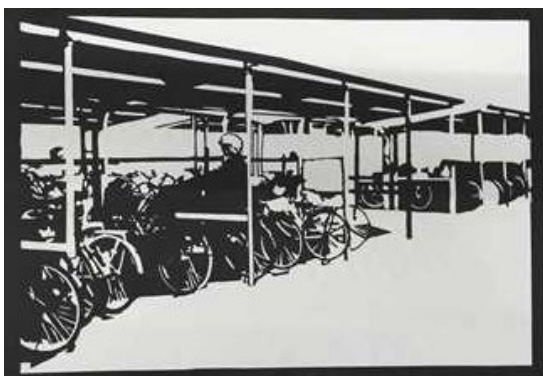

Self-Portrait

watercolour
sheet: 515 x 364mm

片山 仁
JIN KATAYAMA
14 years old
Showa Junior High School